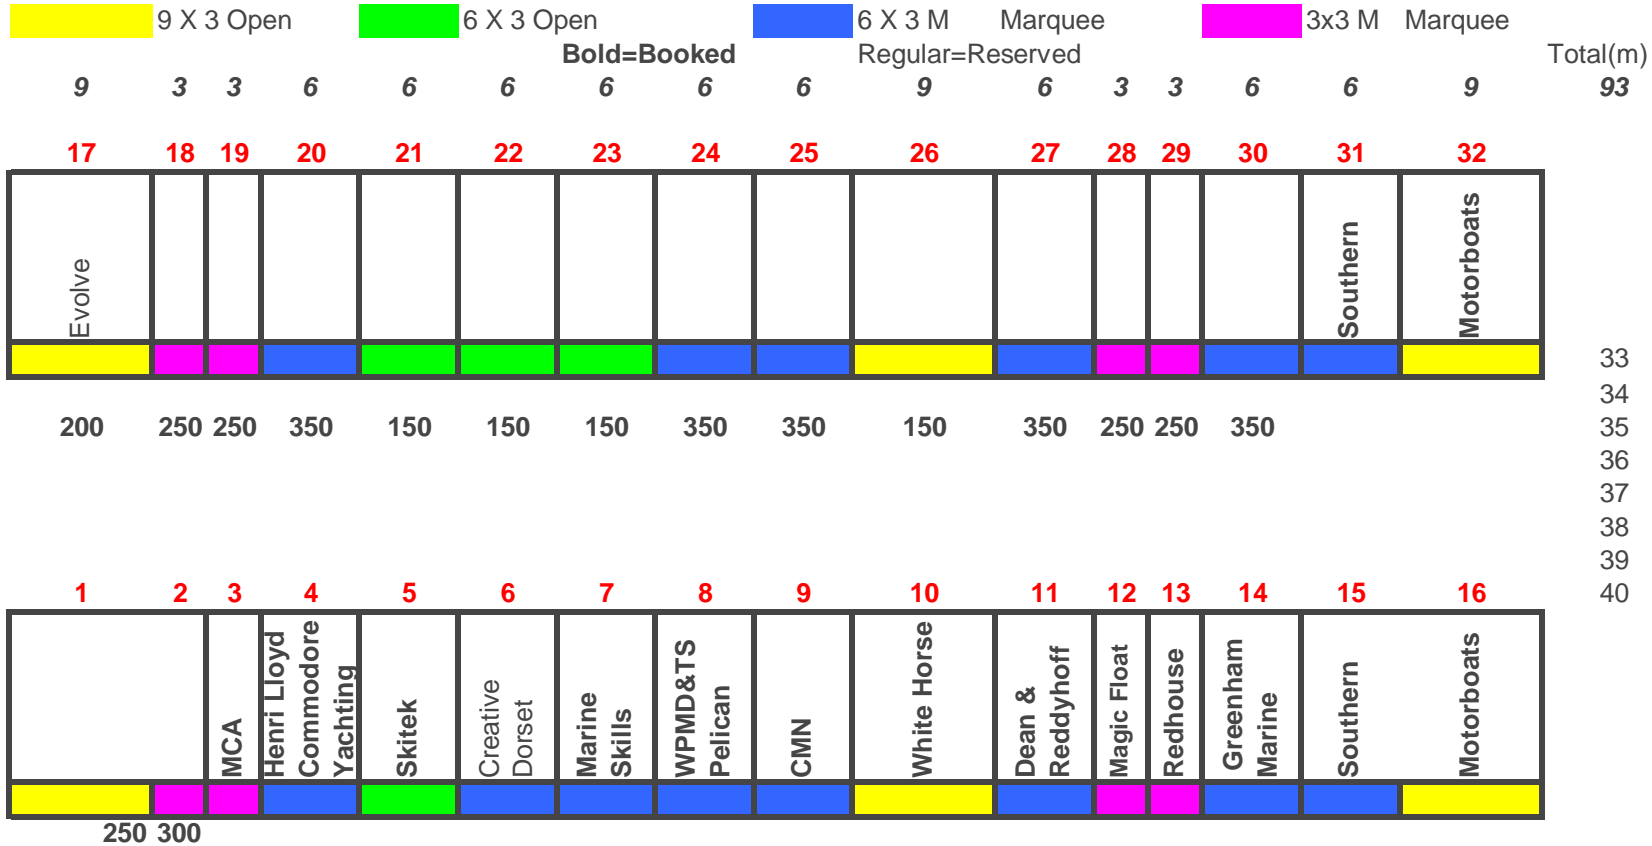

MarineEx *on the quay* 2008

- Berth 4**
- 33 R.N.L.I.
 - 34 Coastal Sea
 - 35 Condor
 - 36 Mechanical Services
 - 37 Sunseeker
 - 38 Sea Trips
 - 39 Ferry
 - 40 Cove Yacht

Please call John at WPMD 01 305 823 586